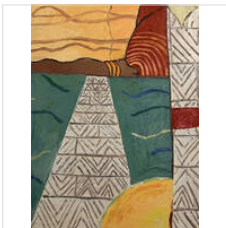

RAGHUBIR KINTISCH
Slippery Slope, 2022
Oil on Arches Paper

22 × 30 in
55.9 × 76.2 cm

$3,200