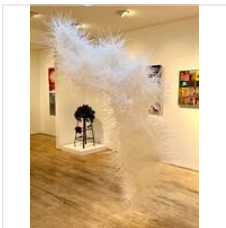

MONICA WYATT
Gossamer Flight, 2022
Mixed Media

78 × 58 × 50 in
198.1 × 147.3 × 127 cm

$10,000