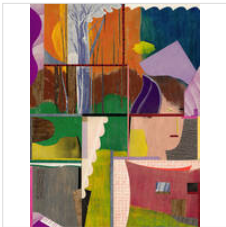

RAGHUBIR KINTISCH

Alien Cowboy, 2022
Oil on Arches Paper

22 × 30 in
55.9 × 76.2 cm

\$3,200

RAGHUBIR KINTISCH

As Above, So Below, 2022
Oil on Arches Paper

22 × 30 in
55.9 × 76.2 cm

\$3,200

22 × 30 in
55.9 × 76.2 cm

\$3,200

LORRAINE HEITZMAN
Contestoga Dream, 2022
Mixed Media on Wood Panel

24 × 18 in
61 × 45.7 cm

\$3,700

LORRAINE HEITZMAN
Possibly Home, 2022
Mixed Media on Wood Panel

24 × 18 in
61 × 45.7 cm