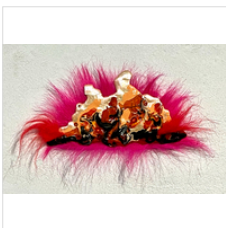

STEVIE LOVE
Fire Mtn 10, 2022
Acrylic Paint & Mixed Media

5 × 9 in
12.7 × 22.9 cm

$100