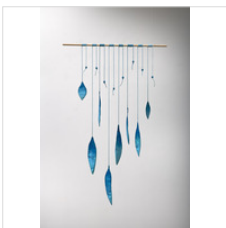

BEANIE KAMAN
Blue Leaves, 2022
Fabric, Paint, String & Beads

34 × 22 in
86.4 × 55.9 cm

$600