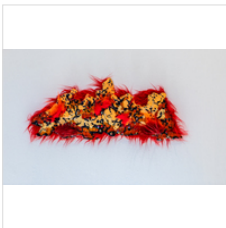

9 1/2 × 18 1/2 in
24.1 × 47 cm

\$500

STEVIE LOVE
Fire Mtn 7, 2022
Acrylic Paint & Mixed Media

7 × 14 1/2 in
17.8 × 36.8 cm

\$400

STEVIE LOVE
Fire Mtn 3, 2022
Acrylic Paint & Mixed Media

8 × 18 1/2 in
20.3 × 47 cm