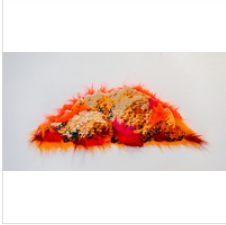

\$500

STEVIE LOVE
Fire Mtn 4, 2022
Acrylic Paint & Mixed

9 × 20 in
22.9 × 50.8 cm

\$500

STEVIE LOVE
Fire Mtn 5, 2022
Acrylic Paint & Mixed

9 × 21 in
22.9 × 53.3 cm

\$500

STEVIE LOVE
Fire Mtn 6, 2022
Acrylic Paint & Mixed Media