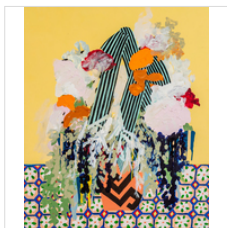

ANA RODRIGUEZ
Untitled 22e, 2022
Mixed Media on Canvas

24 × 20 in
61 × 50.8 cm

\$1,240

ANA RODRIGUEZ
Untitled 22a, 2022
Mixed Media on Canvas

24 × 20 in
61 × 50.8 cm

\$1,240

ANA RODRIGUEZ
Untitled 22c, 2022
Mixed Media on Canvas

24 × 20 in
61 × 50.8 cm

\$1,240

STEVIE LOVE
Shiva, 2022
Acrylic & Mixed Media

31 × 29 in
78.7 × 73.7 cm

\$800

BEANIE KAMAN
Falling Bamboo, 2022
Fabric, Paint, String & Thread

88 × 14 in
223.5 × 35.6 cm

\$600