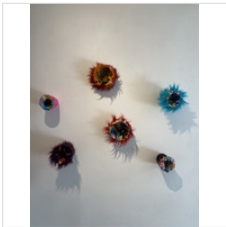

34 × 18 × 5 in
86.4 × 45.7 × 12.7 cm

\$800

BEANIE KAMAN
Blue Leaves, 2022
Fabric, Paint, String & Beads

34 × 22 in
86.4 × 55.9 cm

\$600

BEANIE KAMAN
Orange Discs, 2022
Fabric, Paint, String & Beads

37 × 12 × 5 in
94 × 30.5 × 12.7 cm

\$600

STEVIE LOVE
Lost and Found, 2022
Acrylic Paint & Mixed Media

12 × 18 in
30.5 × 45.7 cm

\$500

STEVIE LOVE
16 Girlfriends, 2021
Acrylic paint, gems, faux fur

14 × 14 × 6 in
35.6 × 35.6 × 15.2 cm

\$90