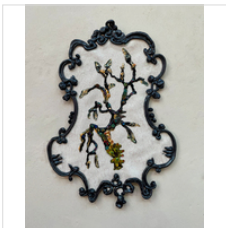

STEVIE LOVE
Martyr I, 2022
Acrylic Paint & Mixed Media

13 × 9 in
33 × 22.9 cm

$300