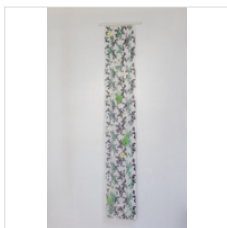

24 × 20 in
61 × 50.8 cm

\$1,240

STEVIE LOVE
Shiva, 2022
Acrylic & Mixed Media

31 × 29 in
78.7 × 73.7 cm

\$800

BEANIE KAMAN
Falling Bamboo, 2022
Fabric, Paint, String & Thread

88 × 14 in
223.5 × 35.6 cm

\$600