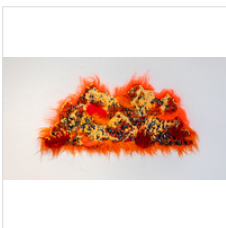

STEVIE LOVE
Fire Mtn 4, 2022
Acrylic Paint & Mixed

9 × 20 in
22.9 × 50.8 cm

$500