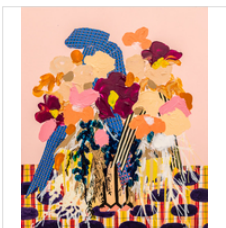

\$1,800

STEVIE LOVE
Remains, 2022
Acrylic Paint & Mixed Media

18 1/2 × 18 in
47 × 45.7 cm

\$600

STEVIE LOVE
Martyr I, 2022
Acrylic Paint & Mixed Media

13 × 9 in
33 × 22.9 cm

\$300

ANA RODRIGUEZ
Untitled 22b, 2022
Mixed Media on Canvas