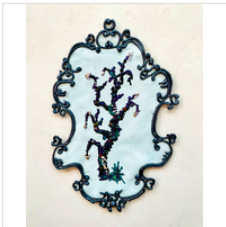

STEVIE LOVE
Martyr II, 2022
Acrylic Paint & Mixed Media

18 1/2 × 18 in
47 × 45.7 cm

\$300

STEVIE LOVE
Sri Joshua , 2022
Acrylic Paint & Mixed Media

35 × 18 in
88.9 × 45.7 cm

\$800

BEANIE KAMAN
Crystals, 2022
Fabric, Beads & String