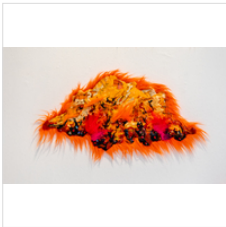

24 × 20 in
61 × 50.8 cm

\$1,240

STEVIE LOVE
Shiva, 2022
Acrylic & Mixed Media

31 × 29 in
78.7 × 73.7 cm

\$800

BEANIE KAMAN
Falling Bamboo, 2022
Fabric, Paint, String & Thread

88 × 14 in
223.5 × 35.6 cm

\$600

BEANIE KAMAN
Falling Water, 2022
Fabric, Paint, String & Thread

89 × 6 × 6 in
226.1 × 15.2 × 15.2 cm

\$1,800

STEVIE LOVE
Scorched , 2022
Acrylic Paint & Mixed Media

22 × 23 in
55.9 × 58.4 cm

\$700

STEVIE LOVE
Fire Mtn 1, 2022
Acrylic Paint & Mixed Media