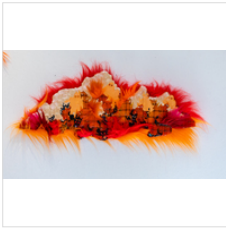

STEVIE LOVE
Fire Mtn 5, 2022
Acrylic Paint & Mixed

9 × 21 in
22.9 × 53.3 cm

$500