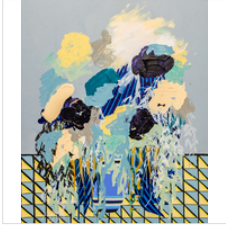

ANA RODRIGUEZ
Untitled 22f, 2022
Mixed Media on Canvas

24 × 20 in
61 × 50.8 cm

$1,240