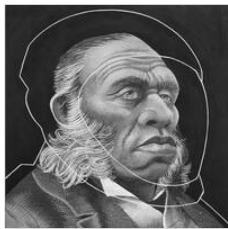

The Chicano Moon Landing of 1968

Oct 28, 2023 - Dec 2, 2023 · 170 South La Brea Avenue, Los Angeles, US

ABEL ALEJANDRE

1968, 2023

Acrylic Painting

24 × 24 in

61 × 61 cm

\$2,400

ABEL ALEJANDRE

Lost Astronaut, 2023

Acrylic Painting

20 × 16 in

50.8 × 40.6 cm

\$2,000

ABEL ALEJANDRE

Astronaut I, 2023

Acrylic Painting

12 × 12 in

30.5 × 30.5 cm

\$2,000

ABEL ALEJANDRE

Citizen II, 2023

Acrylic Painting

20 3/4 × 36 1/4 in

52.7 × 92.1 cm

\$3,000

ABEL ALEJANDRE

Astronaut II, 2023

Acrylic Painting

18 3/4 × 15 1/4 in

47.6 × 38.7 cm

\$2,000