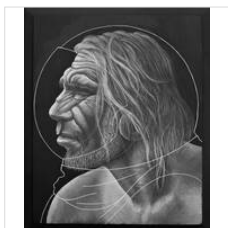

ABEL ALEJANDRE

Lost Astronaut, 2023

Acrylic Painting

20 × 16 in

50.8 × 40.6 cm

\$2,000

ABEL ALEJANDRE

Astronaut I, 2023

Acrylic Painting

12 × 12 in

30.5 × 30.5 cm

\$2,000

ABEL ALEJANDRE

Citizen II, 2023

Acrylic Painting

20 3/4 × 36 1/4 in

52.7 × 92.1 cm

\$3,000

ABEL ALEJANDRE

Astronaut II, 2023

Acrylic Painting

18 3/4 × 15 1/4 in

47.6 × 38.7 cm

\$2,000