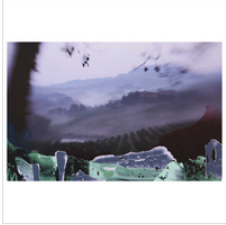

BRYAN RICCI
Monforte D'alba, 2022
Raw pigment and mixed media on photograph

12 × 18 in
30.5 × 45.7 cm

$1,500