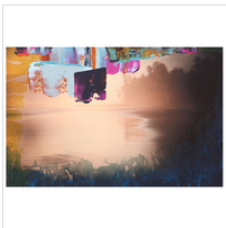

\$5,900

BRYAN RICCI

Like A Mirror, 2022
Raw pigment, sand, mixed media on metallic linen

40 × 32 in
101.6 × 81.3 cm

\$3,800

BRYAN RICCI

Sun Kissed Glow, 2022
Raw pigment, sand, mixed media on linen

30 × 30 in
76.2 × 76.2 cm

\$1,500

BRYAN RICCI
Waihee Ridge Trail, 2022
Raw pigment and mixed media on photograph

12 × 18 in
30.5 × 45.7 cm

\$1,500

BRYAN RICCI
Urban Park, 2022
Raw pigment and mixed media on photograph

14 × 21 in
35.6 × 53.3 cm

\$1,750

BRYAN RICCI
Golfito, 2022
Raw pigment and mixed media on photograph

14 × 21 in
35.6 × 53.3 cm

\$1,750