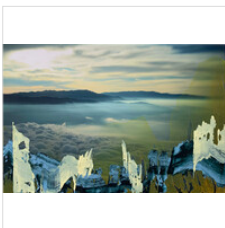

BRYAN RICCI
Over Costa Rica, 2021
Raw pigment and mixed media on photograph

11 × 16 in
27.9 × 40.6 cm

$1,350