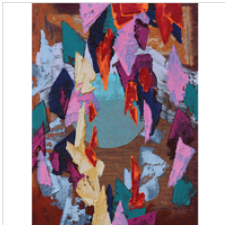

\$5,900

BRYAN RICCI

Like A Mirror, 2022
Raw pigment, sand, mixed media on metallic linen

40 × 32 in
101.6 × 81.3 cm

\$3,800

BRYAN RICCI

Sun Kissed Glow, 2022
Raw pigment, sand, mixed media on linen

30 × 30 in
76.2 × 76.2 cm

\$3,100

BRYAN RICCI
Dogwood, 2022
Raw pigment, sand, mixed media on linen

48 × 42 in
121.9 × 106.7 cm

\$4,700

BRYAN RICCI
Pale Blue of Distance, 2021
Raw pigment, sand, mixed media on linen

20 × 15 in
50.8 × 38.1 cm