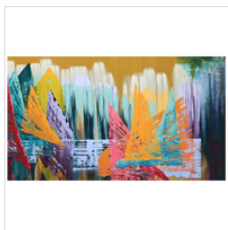

Jan 29, 2022 - Feb 26, 2022 · 170 South La Brea Avenue, Los Angeles, US

BRYAN RICCI

BMCBF (I'm Nothing Until You Look at Me), 2020
Raw pigment, sand, mixed media on linen

68 × 48 in
172.7 × 121.9 cm

\$5,800