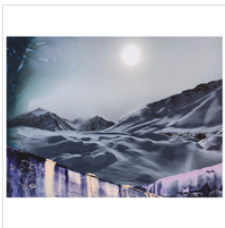

BRYAN RICCI
Mount Darwin I, 2022
Raw pigment and mixed media on photograph

15 × 20 in
38.1 × 50.8 cm

$1,750