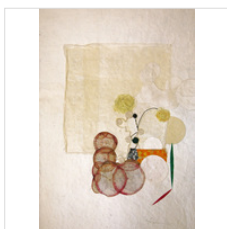

32 × 40 × 22 in
81.3 × 101.6 × 55.9 cm

\$2,600

KAORU MANSOUR
Marry Gold & Ice Cream, 2021
Mixed media on paper

18 × 13 in
45.7 × 33 cm

\$800

KAORU MANSOUR
Sunday Roasted Tomatoes, 2021
Mixed media on paper