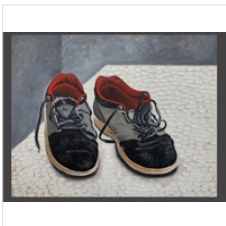

19 × 13 × 25 in
48.3 × 33 × 63.5 cm

\$3,200

COLE CASE

Last Shoes, 2022
Oil on Linen

16 × 20 in
40.6 × 50.8 cm

\$3,500

JULIANA RICO

Rituals, 2020
Photography, Inkjet Print