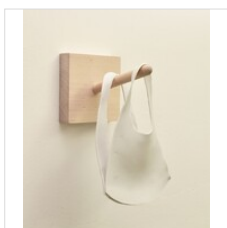

BEN JACKEL
Taking off our masks?, 2022
Porcelain, Maple

8 × 5 × 5 in
20.3 × 12.7 × 12.7 cm

$1,500