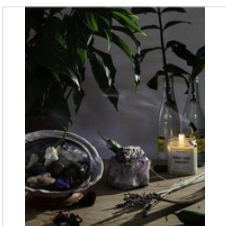

19 × 13 × 25 in
48.3 × 33 × 63.5 cm

\$3,200

COLE CASE

Last Shoes, 2022
Oil on Linen

16 × 20 in
40.6 × 50.8 cm

\$3,500

JULIANA RICO

Rituals, 2020
Photography, Inkjet Print