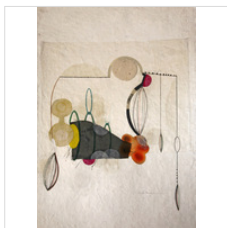

ELMER GUEVARA
Spread Eagle, 2022
Oil and collaged transfer on Linen

15 × 19 in
38.1 × 48.3 cm

\$5,000

DANA MAIDEN
Defense Mechanism, 2022
Archival inkjet print on foam board, table, artist-made vase, flowers

32 × 40 × 22 in
81.3 × 101.6 × 55.9 cm

\$2,600

KAORU MANSOUR
Marry Gold & Ice Cream, 2021
Mixed media on paper

18 × 13 in
45.7 × 33 cm

\$800

KAORU MANSOUR
Sunday Roasted Tomatoes, 2021
Mixed media on paper