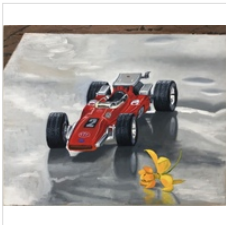

\$3,000

COLE CASE

Lotus 78, 2020
Oil on Linen

16 × 20 in
40.6 × 50.8 cm

\$3,000

COLE CASE

Brawner Hawk, 2020
Oil on Linen

16 × 20 in
40.6 × 50.8 cm