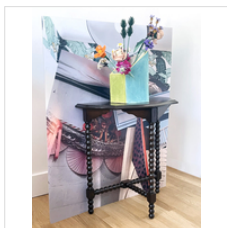

ELMER GUEVARA
Spread Eagle, 2022
Oil and collaged transfer on Linen

15 × 19 in
38.1 × 48.3 cm

\$5,000

DANA MAIDEN
Defense Mechanism, 2022
Archival inkjet print on foam board, table, artist-made vase, flowers

32 × 40 × 22 in
81.3 × 101.6 × 55.9 cm

\$2,600

KAORU MANSOUR
Marry Gold & Ice Cream, 2021
Mixed media on paper

18 × 13 in
45.7 × 33 cm

\$800

KAORU MANSOUR
Sunday Roasted Tomatoes, 2021
Mixed media on paper