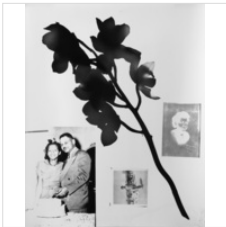

JANNA IRELAND
Pauline I, 2022
Silver gelatin print

16 × 20 in
40.6 × 50.8 cm
Edition of 4

$800