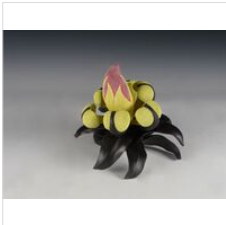

CJ JILEK
Peranth 2, 2022
Ceramic, Underglaze, Flocking

6 × 6 1/2 × 7 in
15.2 × 16.5 × 17.8 cm

$1,175