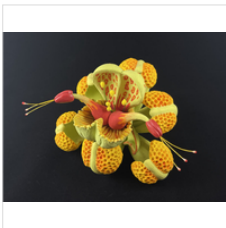

CJ JILEK

Epicene Invertebrate, 2022

Ceramic, Underglaze, Flocking, Monofilament, Millinery Elements

3 × 2 × 4 in

7.6 × 5.1 × 10.2 cm

\$325

CJ JILEK

Spring Narcissist, 2022

Ceramic, Underglaze, Flocking, Monofilament, Millinery Elements

4 × 5 1/2 × 5 in

10.2 × 14 × 12.7 cm

\$975

CJ JILEK

Dorsata Antennae, 2022

Ceramic, Underglaze

4 × 3 × 2 in

10.2 × 7.6 × 5.1 cm

\$225

CJ JILEK

Epiphytic Vinifera, 2022

Ceramic, Underglaze, Flocking, Millinery Elements

4 × 4 1/2 × 5 in

10.2 × 11.4 × 12.7 cm

\$975