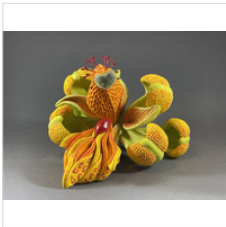

6 1/2 × 5 1/2 in
16.5 × 14 cm

\$975

CJ JILEK

Erinaceinae Androecium, 2022

Ceramic, Underglaze, Flocking, Vintage Millinery Elements

4 1/2 × 2 1/2 in

11.4 × 6.4 cm

\$285

CJ JILEK

Epicene Invertebrate, 2022

Ceramic, Underglaze, Flocking, Monofilament, Millinery Elements

3 × 2 × 4 in

7.6 × 5.1 × 10.2 cm

\$325

CJ JILEK

Spring Narcissist, 2022

Ceramic, Underglaze, Flocking, Monofilament, Millinery Elements

4 × 5 1/2 × 5 in

10.2 × 14 × 12.7 cm

\$975

CJ JILEK

Dorsata Antennae, 2022

Ceramic, Underglaze

4 × 3 × 2 in