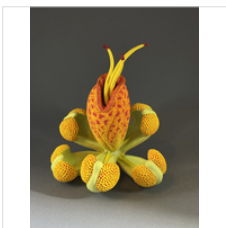

11 × 9 in
27.9 × 22.9 cm

\$900

HIROKO YOSHIMOTO

Pandemic Hair Man - J, 2022
Silverpoint on Paper

12 × 10 in
30.5 × 25.4 cm

\$900

HIROKO YOSHIMOTO

Pandemic Hair Man - D, 2022
Silverpoint on Paper

11 × 9 in
27.9 × 22.9 cm

\$900

HIROKO YOSHIMOTO

Biodiversity #17, 2014
Watercolor on Paper

22 × 30 in
55.9 × 76.2 cm

\$1,400

CJ JILEK

Nephentes Orchidaceae, 2022
Ceramic, Underglaze, Flocking, Vintage Millinery Elements

6 1/2 × 5 1/2 in
16.5 × 14 cm

\$975

CJ JILEK

Erinaceinae Androecium, 2022

Ceramic, Underglaze, Flocking, Vintage Millinery Elements

4 1/2 × 2 1/2 in

11.4 × 6.4 cm

\$285