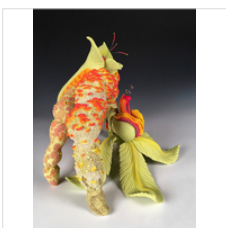

16 × 16 in
40.6 × 40.6 cm

\$2,600

HIROKO YOSHIMOTO
Biodiversity #60, 2014
Oil on canvas

16 × 16 in
40.6 × 40.6 cm

\$2,600

CJ JILEK
Perspective (Him/Her), 2017
Ceramic, Underglaze, Flocking, Vintage Millinery Elements