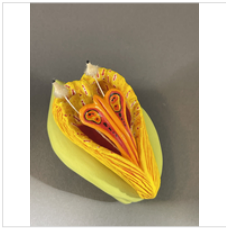

11 × 9 in
27.9 × 22.9 cm

\$900

HIROKO YOSHIMOTO

Pandemic Hair Man - J, 2022
Silverpoint on Paper

12 × 10 in
30.5 × 25.4 cm

\$900

HIROKO YOSHIMOTO

Pandemic Hair Man - D, 2022
Silverpoint on Paper

11 × 9 in
27.9 × 22.9 cm

\$900

HIROKO YOSHIMOTO

Biodiversity #17, 2014
Watercolor on Paper

22 × 30 in
55.9 × 76.2 cm

\$1,400

CJ JILEK

Nephentes Orchidaceae, 2022
Ceramic, Underglaze, Flocking, Vintage Millinery Elements

6 1/2 × 5 1/2 in
16.5 × 14 cm

\$975

CJ JILEK

Erinaceinae Androecium, 2022

Ceramic, Underglaze, Flocking, Vintage Millinery Elements

4 1/2 × 2 1/2 in

11.4 × 6.4 cm

\$285