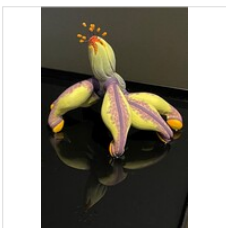

10.2 × 7.6 × 5.1 cm

\$225

CJ JILEK

Epiphytic Vinifera, 2022

Ceramic, Underglaze, Flocking, Millinery Elements

4 × 4 1/2 × 5 in

10.2 × 11.4 × 12.7 cm

\$975