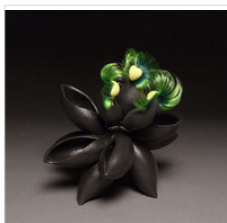

16 × 16 in
40.6 × 40.6 cm

\$2,600

HIROKO YOSHIMOTO
Biodiversity #128, 2021
Oil on Panel

16 × 16 in
40.6 × 40.6 cm

\$2,600

CJ JILEK
Anthocyanin 2, 2022
Ceramic, Underglaze, Nylon

9 × 8 × 8 in
22.9 × 20.3 × 20.3 cm