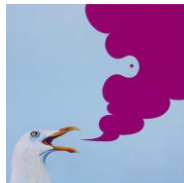

james@launchla.org

(323) 899-1363

18.

Cherie Benner Davis

Stop, 2016
oil on panel
30" x 47" (diptych)
$2800.

19.

Greg Rose

Please Accept My Apology, 2016
oil and alkyd on canvas
21" x 34"
$3200.

20.

Cherie Benner Davis

Tree, 2016
oil on panel
16" x 12"
$1800.

BR.

Greg Rose

Where Did You Go And Why?, 2017
gouache on paper
14.5" x 23.5"
$2400.

BR.

Cherie Benner Davis

Gull 1, 2016
oil on panel,
12" x 12"
$1600.

BR.

Cherie Benner Davis

Gull 2, 2016
oil on panel,
12" x 12"
$1600.