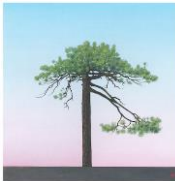

9.

Greg Rose

I Knew Your Defenses Well, 2016
oil and alkyd on canvas
21" x 27"
\$3000.

10.

Greg Rose

A Serious Talk...About What Happened Yesterday, 2015
oil and alkyd on canvas
21" x 27"
\$3000.

11.

Greg Rose

*Hillyer Tree (N34*20.374+ W118*0.816)*, 2014
gouache on paper
13" x 13"
\$2200.

12.

Greg Rose

Throop Tree (N34*21.178+ W117*47.957), 2013
gouache on paper
13" x 13"
\$2200.

13.

Greg Rose

Waterman Tree (N34*20.193 + W117*56.124), 2014
gouache on paper
13" x 13"
\$2200.

14.

Greg Rose

Williamson Tree (N34*21.451+ W117*51.443), 2014
gouache on paper
13" x 13"
\$2200.

15.

Cherie Benner Davis

Loop, 2011
oil on panel,
12" x 16"
\$1800.

16.

Cherie Benner Davis