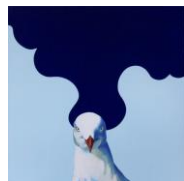

Greg Rose

Where Did You Go And Why?, 2017
gouache on paper
14.5" x 23.5"
\$2400.

BR.

Cherie Benner Davis

Gull 1, 2016
oil on panel,
12" x 12"
\$1600.

BR.

Cherie Benner Davis

Gull 2, 2016
oil on panel,
12" x 12"
\$1600.